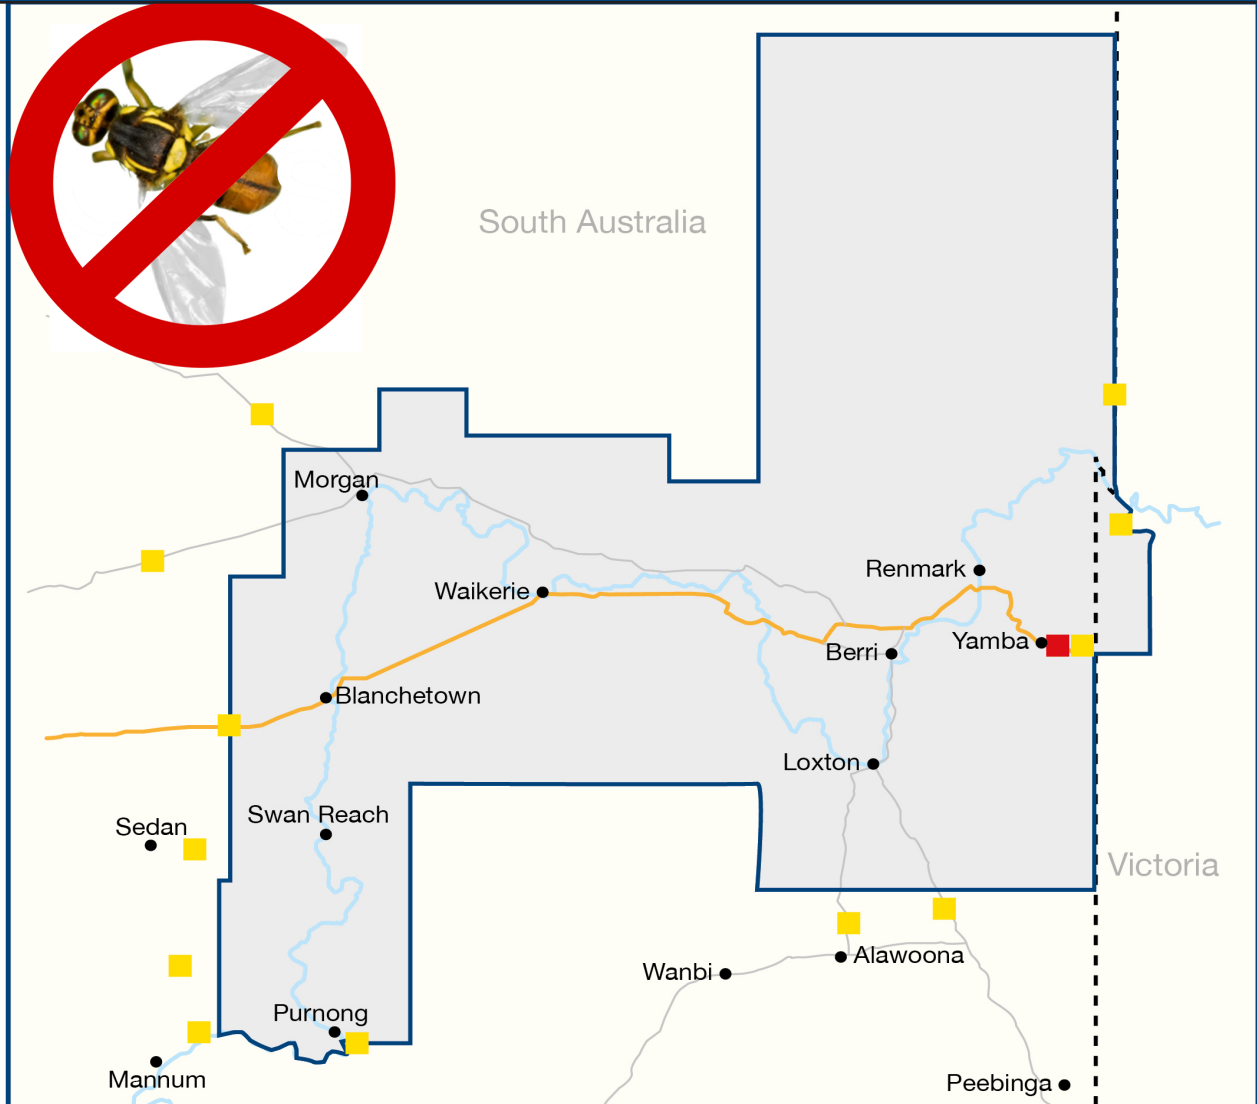

Riverland Pest Free Area

-  quarantine station
-  quarantine bins
-  interstate border
-  Riverland Pest Free Area

Visit fruitfly.sa.gov.au
Fruit Fly Hotline 1300 666 010

Government of South Australia
Department of Primary Industries
and Regions